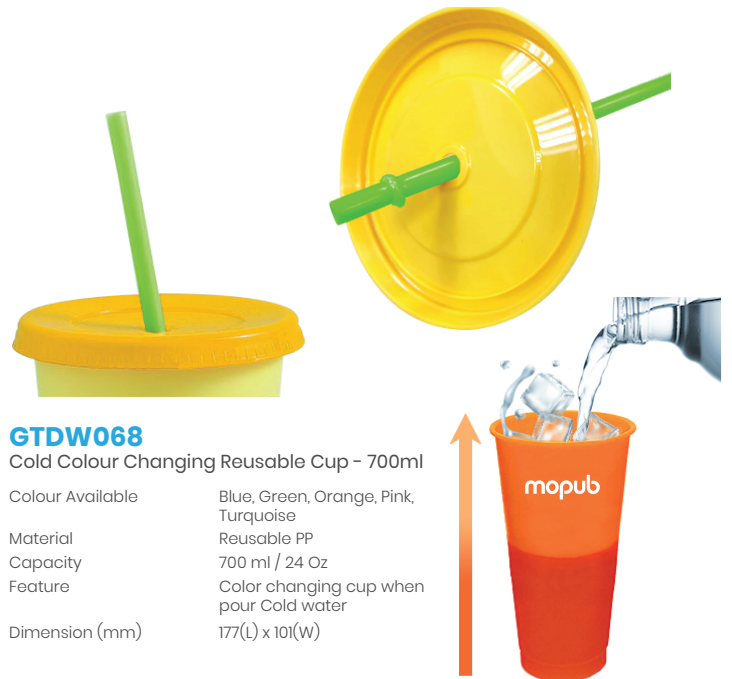

GTDW068

Cold Colour Changing Reusable Cup - 700ml

Colour Available	Blue, Green, Orange, Pink, Turquoise
Material	Reusable PP
Capacity	700 ml / 24 Oz
Feature	Color changing cup when pour Cold water
Dimension (mm)	177(L) x 101(W)