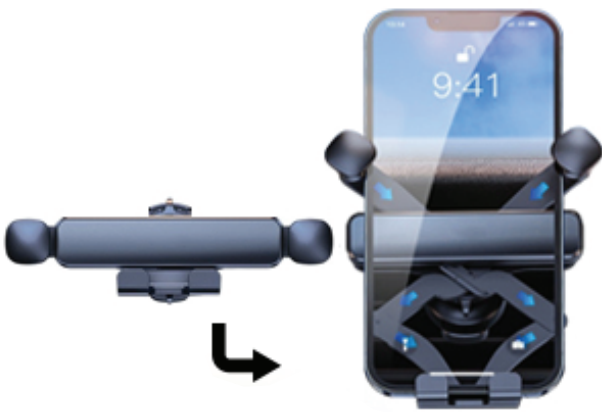

GTST03

MOBIT Universal Car Phone Holder

Colour Available	Black
Material	Metal plate / plastic
Feature	Stable & Durable, Adjustable Rotation, Universal Car Phone Holder
Dimension (mm)	105(L) x 30(W)